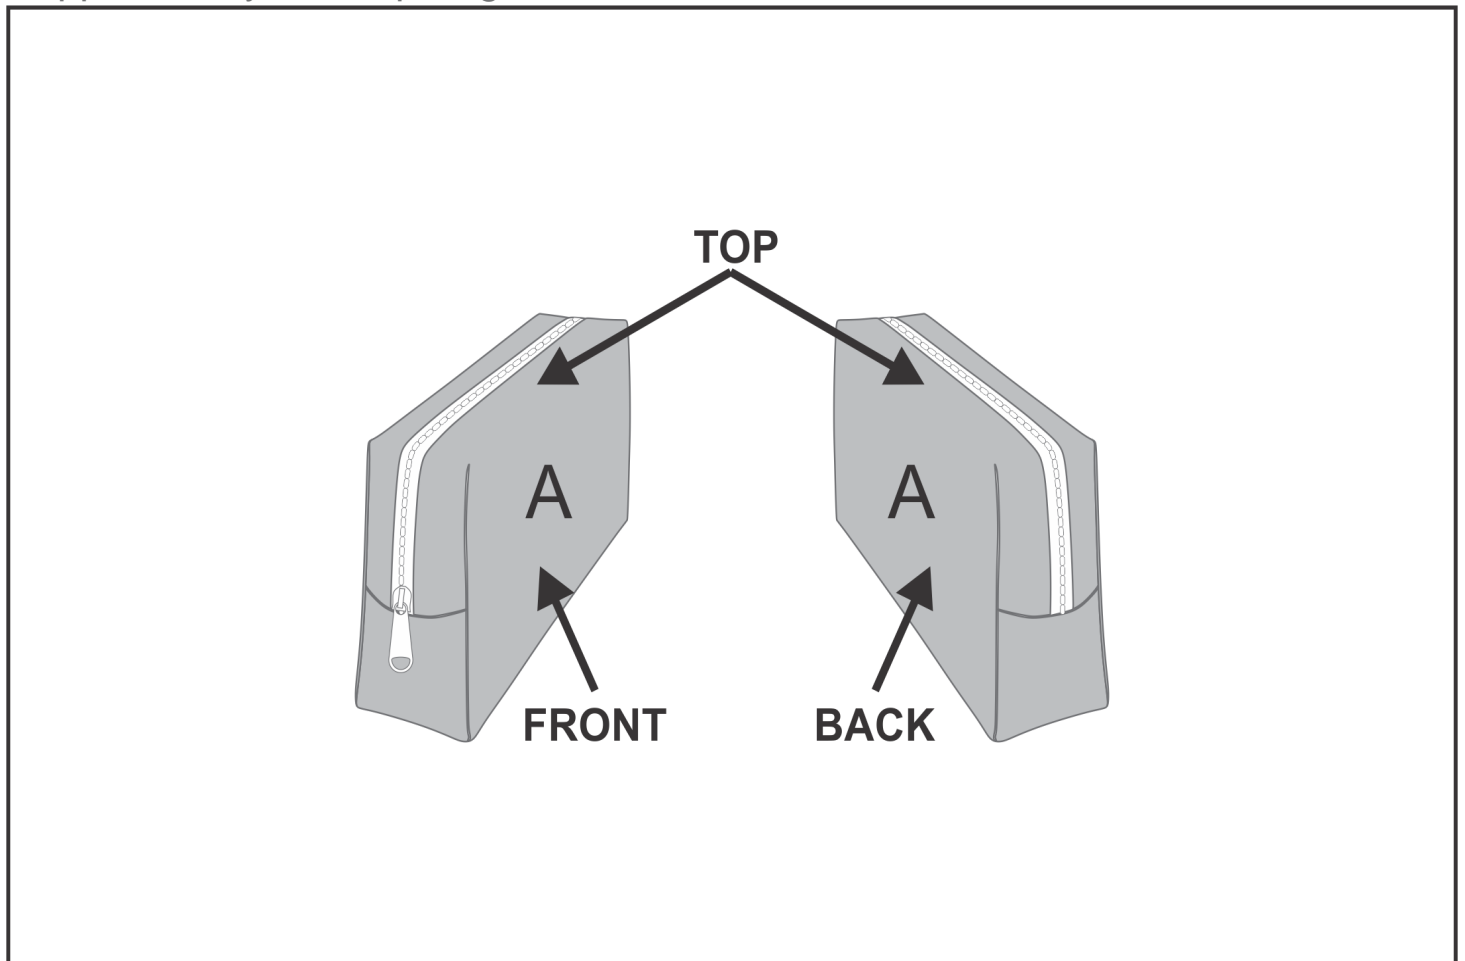

BC-HP-7-G

Hoppla Mandy Makeup Bag

Need to know:

Includes 1-Position Sublimation (setup fees apply)

- Please Note: We cannot guarantee 100% logo Alignment on all Brandable Panels.

Branding Options:

Position	Branding Method (Branding Code)	No. of Colours	Dimension
A	Custom Sublimation A (CPSUB-A)	Full Colour	261mm wide x 241mm high